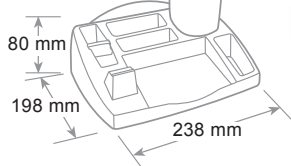

Portariviste Keep Colour Pastel Magazine file holder - Porte revues

Le aperture sul dorso permettono di intravedere il contenuto. Forma che permette di estrarre con facilità i documenti dall'archivio.

The content can be clearly seen, the open front making it possible to extract archived material with ease.

La forme et les ouvertures à l'arrière permettent d'entrevoir le contenu et la seuil avant très bas facilite la saisie des documents.

BL V G VI

colori opachi - mat colors - couleurs opaques

ref.	colore/color/couleur	8003438...	pz/pcs
7118PASBL	azzurro / light blue / bleu	...023124	10
7118PASV	verde / green / vert	...023131	10
7118PASG	giallo / yellow / jaune	...023148	10
7118PASVI	lilla / lilac / lilas	...023155	10
7118PASAS	col. ass.	vedi ean col.	10

ref. 4121P...

Desk organizer Oliver Desk organizer - Organiseur de bureau

Per contenere e organizzare gli accessori di cancelleria. Portapenna estraibile. Piedini antiscivolo per la base, antirumore e antigraffio. Fornito senza accessori di cancelleria raffigurati

Practical and rational offering easy access to all the standard stationery accessories. The pen holder can be removed. Non-slip, noise-reducing, anti-scratch feet. Supplied without the stationery accessories shown in the photo.

Pour rassembler et ranger les accessoires de bureau d'usage quotidien. Le pot à crayon peut être extrait. Patins antidérapants pour la base, anti-bruit et anti-rayures. Livré sans accessoires de papeterie représentés.

BL V G VI

colori opachi - mat colors - couleurs opaques

ref.	colore/color/couleur	8003438...	pz/pcs
4121PBL	azzurro / light blue / bleu	...030740	1/5
4121PV	verde / green / vert	...030757	1/5
4121PG	giallo / yellow / jaune	...030917	1/5
4121PVI	lilla / lilac / lilas	...030764	1/5

NASTRO ADESIVO INCLUSO
ADHESIVE TAPE INCLUDED - RUBAN ADHESIF INCLUS

Portapenna Pastel Pen holder - Pot à crayon

Grande capienza e stabilità sulla scrivania.
Large capacious, stable pen holder for the desk top
Bonne contenance et très stable sur le bureau.

SCATOLA ESPOSITORE 12 PZ.
DISPLAY 12 PCS - PRESENTOIR 12 PIECES

colori opachi - mat colors - couleurs opaques