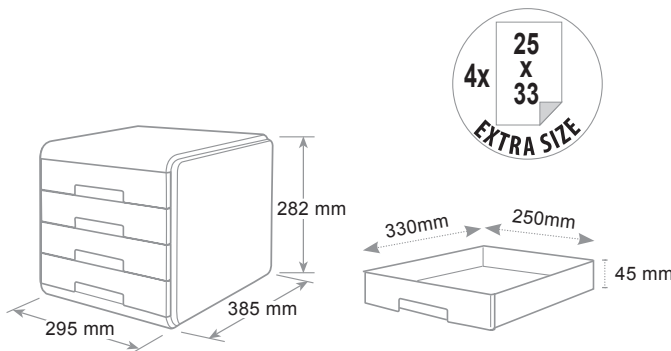

Cassettiere Mydesk
Drawers cabinet - Bloc tiroirs

Cassetti scorrimento silenzioso, blocco di fine corsa. Accostabili e sovrapponibili con stabilità grazie alle corsie integrate. Abbinamento di superfici lucide e satiniate.

Drawers with quiet operation and slide stops. The cabinets can be lined up or perfectly stacked thanks to built-in lugs. Combination of polished and satin surfaces.

Tiroirs coulissants silencieux et butée d'arrêt. Modulaire et superposition très stable grâce à des ergots. Décor contrasté mat et brillant.

B N V TU colori opachi - mat colors - couleurs opaques

ref.	colore/color/ couleur	8003438...	pz/pcs
18P4P B	bianco / white / blanc	...015013	1
18P4P N	nero / black / noir	...014986	1
18P4P V	verde / green / vert	...015006	1
18P4P TU	turchese / turquoise	...014993	1

ref. 19P3PN...