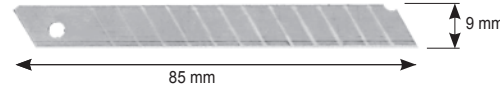

Lame per cutter

Blades for cutter
Lames pour cutter

ref. 626LAM

9 mm

85 mm