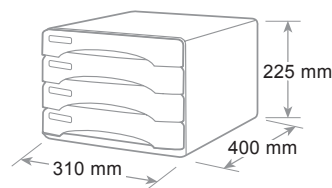

4 CASSETTI
4 drawers
4 tiroirs

ref.	colore/color/ couleur	8003438...	pz/pcs
13P 4P N	nero / black / noir	...713438	1
13P 4P A	blu / blue / blue	...713445	1
13P 4P GR	grigio / grey / gris	...713421	1
TR 13P 4P BL	azzurro / light blue / bleu clair	...723444	1
TR 13P 4P V	verde / green / vert	...723420	1

● ● ● cassetti opachi / mat drawers - tiroirs opaques
● ● ● cassetti trasparenti / transparent drawers - tiroirs transparentes