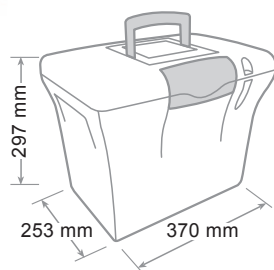

Cassettiera Smile Drawer cabinet - Bloc tiroir

Cassetti a scorrimento silenzioso, blocco di fine corsa, foro sulla base per una presa agevole dei documenti, etichette e portaetichette forniti.
Accostabili e sovrapponibili. Piedi antiscivolo e antigraffio per la base.

Drawers with quiet operation, slide stop, hole on the base to facilitate withdrawal of documents, label supplied. The cabinets can be lined up or stacked.
Non-slip and anti-scratch rubber feet.

Tiroirs coulissants silencieux et butée d'arrêt, trou de préhension pour saisir aisément les documents, étiquettes et portetiquettes fournies.
Modulaire et superposition stable. Livré avec patins antidérapants et anti-rayures.

ref. TR15P 4P..

**CASSETTI INFRANGIBILI
UNBREAKABLE DRAWERS
TIROIRS INCASSABLE**

cassetti traslucidi - translucent drawers - tiroirs translucides

ref.	colore/color/ couleur	8003438...	pz/pcs
TR 15P 4P BL	azzurro / light blue / bleu clair	...005175	1
TR 15P 4P V	verde / green / vert	...005182	1
TR 15P 4P AR	arancio / orange / orange	...005199	1
TR 15P 4P GR	grigio / grey / gris	...010308	1

ref. 170GR...

5 CARTELLINE A4 INCLUDE
A4 PAPER FILES INCLUDED
DOSSIERS A4 INCLUS
33cm

Valigetta Smile Mobile suspension file case Mallette

Maniglia a scomparsa
Carry handle lodge
Poignée rétractable

BL V colori opachi - mat colors - colori opaques

ref.	colore/color/ couleur	8003438...	pz/pcs
170GR BL	azzurro / light blue / bleu clair	...008145	1
170GR V	verde / green / vert	...008152	1

accessori - accessories - accessoires

10 cartelline di ricambio formato A/4
Refill pack of 10 A/4 suspension files
10 dossiers de remplacement format A/4

170CART	avana / havana	...008817	1/20