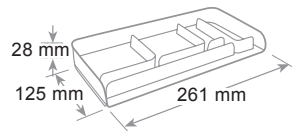

Multipot Mydesk Desk organizer - Multipot

Pratico sulla scrivania, per contenere penne e accessori vari.
Large capacious, stable pen holder for the desk top.
Pratique pour rassembler et ranger les accessoires de bureau.

colori opachi - mat colors - couleurs opaques

ref.	colore/color/ couleur	8003438...	pz/pcs
7121 B	bianco / white / blanc	...014368	6
7121 N	nero / black / noir	...012500	6
7121 V	verde / green / vert	...014351	6
7121 TU	turchese / turquoise	...014375	6
7121 AS	assortiti / assorted	...016713	6

colori trasparenti - transparent colors - couleurs transparent → pag. 152

Bacinella portaoggetti Mydesk Desk organizer - Plumier de bureau

Divisori per organizzare gli accessori di cancelleria. La bacinella è sovrapponibile al portacorrispondenza Mydesk.

Dividers designed to contain stationery accessories. The organizer can be stacked on the letter tray My desk.

Compartiments pour organiser les accessoires de papeterie. Le plumier est superposable à la corbeille a courrier Mydesk.

colori opachi - mat colors - couleurs opaques

ref.	colore/color/ couleur	8003438...	pz/pcs
8110 B	bianco / white / blanc	...015099	10
8110 N	nero / black / noir	...015068	10
8110 V	verde / green / vert	...015082	10
8110 TU	turchese / turquoise	...015075	10

Portapenne Mydesk Pen holder - Pot à crayon

Grande capienza e stabilità sulla scrivania. Finitura lucida.
Large capacious, stable pen holder for the desk top. Glossy finish.
Bonne contenance et très stable sur le bureau. Finition brillante.

colori opachi - mat colors - couleurs opaques

ref.	colore/color/ couleur	8003438...	pz/pcs
8111 B	bianco / white / blanc	...015051	12
8111 N	nero / black / noir	...015020	12
8111 V	verde / green / vert	...015044	12
8111 TU	turchese / turquoise	...015037	12