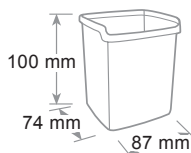

Multipot Mydesk Desk organizer - Multipot

Pratico sulla scrivania, per contenere penne e accessori vari.
Large capacious, stable pen holder for the desk top.
Pratique pour rassembler et ranger les accessoires de bureau.

colori opachi - mat colors - couleurs opaques

ref.	colore/color/ couleur	8003438...	pz/pcs
7121 B	bianco / white / blanc	...014368	6
7121 N	nero / black / noir	...012500	6
7121 V	verde / green / vert	...014351	6
7121 TU	turchese / turquoise	...014375	6
7121 AS	assortiti / assorted	...016713	6

colori trasparenti - transparent colors - couleurs transparent → pag. 152

Bacinella portaoggetti Mydesk Desk organizer - Plumier de bureau

Divisori per organizzare gli accessori di cancelleria. La bacinella è sovrapponibile al portacorrispondenza Mydesk.

Dividers designed to contain stationery accessories. The organizer can be stacked on the letter tray My desk.

Compartiments pour organiser les accessoires de papeterie. Le plumier est superposable à la corbeille a courrier Mydesk.

colori opachi - mat colors - couleurs opaques

ref.	colore/color/ couleur	8003438...	pz/pcs
8110 B	bianco / white / blanc	...015099	10
8110 N	nero / black / noir	...015068	10
8110 V	verde / green / vert	...015082	10
8110 TU	turchese / turquoise	...015075	10

Portapenne Mydesk Pen holder - Pot à crayon

Grande capienza e stabilità sulla scrivania. Finitura lucida.
Large capacious, stable pen holder for the desk top. Glossy finish.
Bonne contenance et très stable sur le bureau. Finition brillante.

colori opachi - mat colors - couleurs opaques

ref.	colore/color/ couleur	8003438...	pz/pcs
8111 B	bianco / white / blanc	...015051	12
8111 N	nero / black / noir	...015020	12
8111 V	verde / green / vert	...015044	12
8111 TU	turchese / turquoise	...015037	12