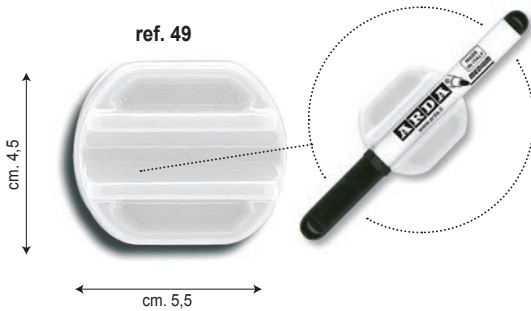

Cancellino magnetico

Eraser marker holder
Effaceur magnetique

Art.	EAN13 art.	Descrizione / Description	INNER pcs	EAN13 inner	MASTER pcs
49	8007024000490	Cancellino magnetico bianco portapennarello - in sacchetto	20	8007024502772	20
51	8007024000513	Cancellino magnetico bianco - in blister	20	8007024502734	20
63	8007024000636	Cancellino magnetico blu - in sacchetto	20	8007024502741	20
64	8007024000643	Cancellino magnetico blu - in blister	20	8007024502758	20

Cancellino magnetico portapennarello + 1 o 2 pennarelli

Magnetic eraser marker holder + 1 or 2 markers

Effaceur magnetique porte-marqueur + 1 or 2 marqueurs

PACKAGING : blister

Pennarelli punta media inclusi
Markers included
Marqueurs inclus

COLORE CANCELLINO
COLOUR ERASE / COLEUR EFFACEUR :
ref 62 : bianco - white - blanche
ref 65 : rosso - red - rouge

ref. 62
n.1
pennarello
incluso
marker
included
marqueur
inclus