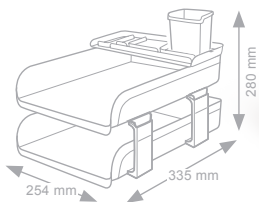

Set scrivania
Desk set - Set bureau

5 pz/pcs

2 portacorrispondenza con distanziali - 1 bacinella - 1 portapenna - 1 righello cm.16
2 letter tray with risers - 1 pen tidy - 1 pen holder - 1 ruler cm16
2 corbeilles à courrier avec rehausses - 1 plumier de bureau - 1 pot à crayon - 1 règle cm.16

ref.	colore/color/couleur	8003438...	pz/pcs
830SU	SUGAR	...032089	1