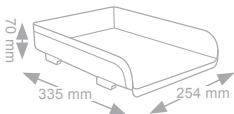

ref.	colore/color/ couleur	8003438...	pz/pcs
85510CA	CAMEL	...032249	10

Portariviste Vintage Magazine file holder - Porte revues

Per archiviare riviste, cataloghi, cartelline. Le aperture sul dorso permettono di intravedere il contenuto. La soglia anteriore molto bassa permette di estrarre con facilità i documenti dall'archivio.

To file magazines, catalogues and dossiers. The content can be clearly seen, the open front makes it possible to extract archived material with ease.

Pour ranger les dossiers. La forme et les ouvertures à l'arrière permettent d'entrevoir le contenu et le seuil avant très bas facilite la saisie des documents.